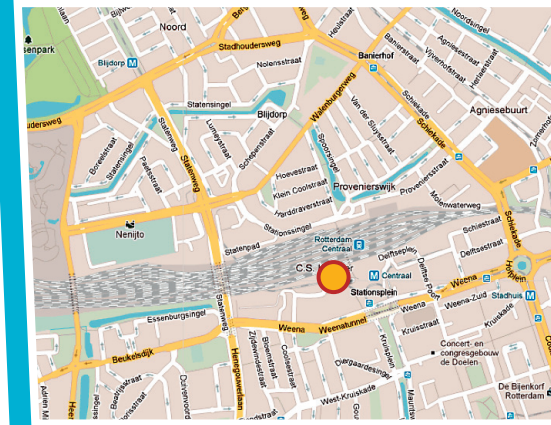

FROM THE DIRECTION OF GOUDA/UTRECHT A20:

- Take the Rotterdam Centrum/Schiebroek exit.

- Follow the signs for 'Centrum' until the roundabout (Hofplein).
- Turn right here towards Weena/Centraal Station.
- Drive under the flyovers.
- Then take the first side street on your right.
- You'll see the entrance to the car park on your right.

FROM THE DIRECTION OF DORDRECHT/BREDA:

- Before the Van Brienoord bridge follow the signs for 'Centrum/Capelle aan den IJssel'.
- After the Van Brienoord bridge follow the signs for 'Centrum'.
- At the roundabout (Hofplein) drive towards Weena/Centraal Station.
- Drive under the flyovers.
- Then take the first side street on your right.
- You'll see the entrance to the car park on your right.

BY PUBLIC TRANSPORT:

FROM ROTTERDAM CENTRAL STATION:

From the station square at Rotterdam Central Station, you'll see the Groot Handels Gebouw to your right. When you approach the building you'll see de Main Entrance (A). Keep walking a long side the building, counter clockwise, and enter Entrance E. Take the elevator to the fifth floor, now you've arrived at Mercer.

OFFICE ROTTERDAM

GROOT HANDELSGEBOUW
(ENTRANCE E)

Conradstraat 18,
3013 AP Rotterdam
The Netherlands

Postbus 124,
3000 AC Rotterdam
The Netherlands

Tel. +31 10 40 60 800
Fax +31 10 40 60 890