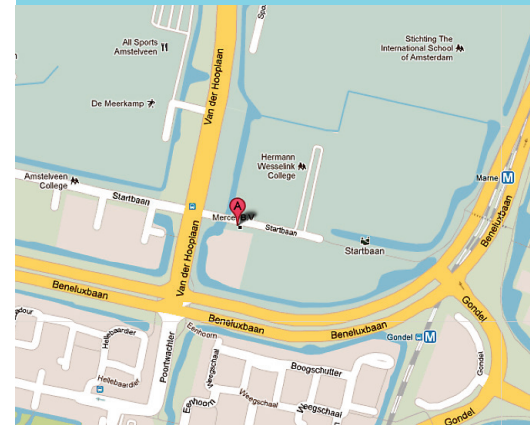

DIRECTIONS TO AMSTELVEEN

BY CAR:

- Follow the A9 motorway in the direction of Amstelveen.
- Take the Amstelveen exit and keep to the middle lane.
- Follow the Keizer Karel Park signs.
- Go straight and follow the Van der Hooplaan.
- Take a left onto the Startbaan after 1,5 kilometres and then immediately a right, onto the Mercer car park.

BY PUBLIC TRANSPORT:

FROM AMSTELVEEN BUS STATION:

- Bus 170 in the direction of Uithoorn or bus 142 in the direction of Wilnis.
- Get of at the Startbaan/Van der Hooplaan bus stop (1 minute walking).

FROM AMSTERDAM CENTRAL STATION, AMSTELSTATION AND STATION AMSTERDAM ZUID/WTC:

- Express Tram 51 in the direction of Westwijk.
- Get of at the Marne tram stop.
- Down the stairs, straight through the tunnel and take a left onto the footpath, which should be followed for 9 minutes.

FROM SCHIPHOL:

- Bus 300 Zuidtangent in the direction of Amsterdam.
- Change busses at bus station Amstelveen to bus 170 in the direction of Uithoorn or bus 142 in the direction of Wilnis.
- Get of at Startbaan/Van der Hooplaan bus stop (1 minute walking).

OFFICE AMSTELVEEN

Startbaan 6
1185 XR Amstelveen

P.O. Box 2271
1180 EG Amstelveen

Tel. +31 20 43 13 700
www.mercer.nl